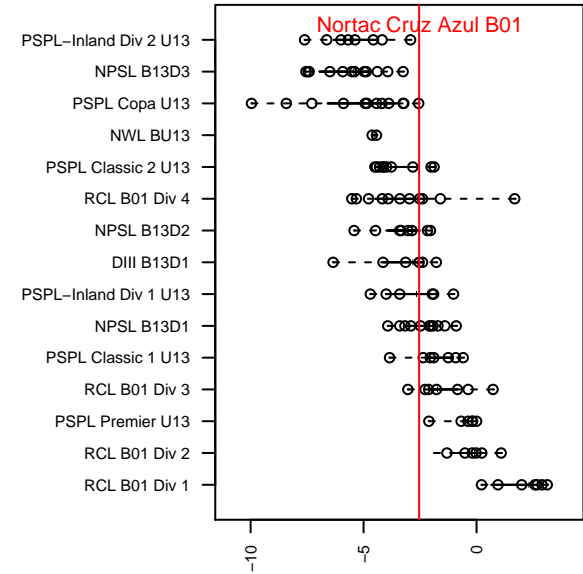

# Nortac Cruz Azul B01

North Tacoma SC  
Tacoma, WA  
B01 total strength=851  
attack=2.18 defense=0.65  
fall league = DIII B13D1  
notes= Martinez 2014

alt names used:  
Nortac Cruz Azul

Venues played:  
2014 DIII B13D1

**attack and defense variance (black dot)  
relative to other teams  
and top 10 in region**

**attack and defense rating  
relative to others at age  
and all opponents in last 13 months**

**Performance relative to 13 month average**

**Performance relative to 13 month average**

<b>date</b>	<b>home</b>		<b>away</b>		<b>venue</b>	<b>pred.home</b>	<b>pred.away</b>
2014-12-06	Nortac Cruz Azul B01	4	South Tacoma United Garcia B01	3	2014 DIII B13D1	2.41	2.67
2014-11-22	Nortac Cruz Azul B01	5	FSC Bulldogs B01	2	2014 DIII B13D1	4.19	1.38
2014-11-08	South Tacoma United Garcia B01	3	Nortac Cruz Azul B01	3	2014 DIII B13D1	2.67	2.41
2014-11-01	Nortac Cruz Azul B01	3	FWFC Thunder Bolts B01	0	2014 DIII B13D1	3.51	2.31
2014-10-25	South Tacoma United Blanco B01	1	Nortac Cruz Azul B01	3	2014 DIII B13D1	3.44	2.03
2014-10-18	FSC Bulldogs B01	2	Nortac Cruz Azul B01	5	2014 DIII B13D1	1.38	4.19
2014-10-11	Nortac Cruz Azul B01	5	Kent United Black B01	1	2014 DIII B13D1	7.41	0.53
2014-10-04	Nortac Cruz Azul B01	4	South Tacoma United Garcia B01	3	2014 DIII B13D1	2.41	2.67
2014-09-20	Nortac Cruz Azul B01	2	South Tacoma United Blanco B01	5	2014 DIII B13D1	2.03	3.44
2014-09-06	Kent United Black B01	1	Nortac Cruz Azul B01	4	2014 DIII B13D1	0.53	7.41