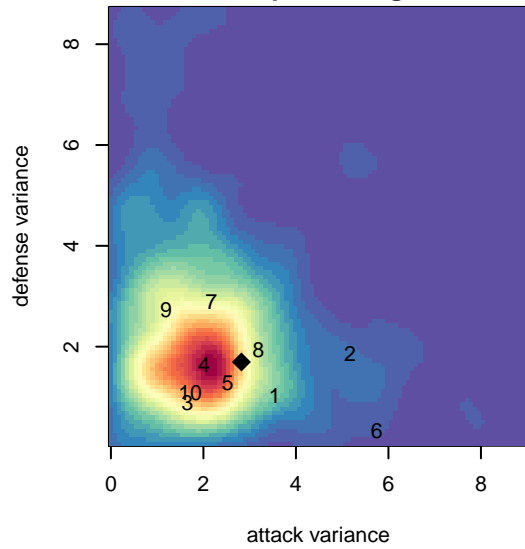

# Nortac Cruz Azul B01

North Tacoma SC  
Tacoma, WA  
B01 total strength=851  
attack=2.18 defense=0.65  
fall league = DIII B13D1  
notes= Martinez 2014

alt names used:  
Nortac Cruz Azul

Venues played:  
2014 DIII B13D1

**attack and defense variance (black dot)  
relative to other teams  
and top 10 in region**

**attack and defense rating  
relative to others at age  
and all opponents in last 13 months**

**Performance relative to 13 month average**